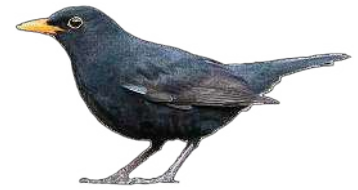

WOOD PIGEON

LARGE WHITE NECK PATCH, PALE YELLOW EYE AND LONG TAIL

WREN

SMALL AND BROWN WITH SHORT TAIL OFTEN RAISED AND PALE EYE-STRIPE

GREENFINCH

PINK BROAD BEAK AND YELLOW-GREEN BODY WITH GREY ON WINGS

# GARDEN BIRD BINGO

CARD 3

TICK OFF THE BIRDS AS YOU SEE THEM.

BLUE-TIT

WHITE HEAD WITH BLUE CAP AND BLACK EYE-STRIPE, YELLOW BELLY AND BLUE WINGS

HOUSE SPARROW

BLACK-STREAKED, BROWNISH BACK AND GREY HEAD WITH CHESTNUT SIDES

BLACKBIRD

BLACK BODY, YELLOW EYE-RING AND YELLOW BEAK

STARLING

METALLIC GREEN AND VIOLET BODY WITH SPOTS AND A YELLOW BEAK

MAGPIE

BLACK AND WHITE WITH VERY LONG GLOSSY TAIL

WOOD PIGEON

LARGE WHITE NECK PATCH, PALE YELLOW EYE AND LONG TAIL

GREAT-TIT

GLOSSY BLACK HEAD WITH WHITE CHEEKS AND YELLOW BELLY WITH BLACK STRIPE

CROW

COMPLETELY BLACK AND SMALLER THAN A RAVEN

ROBIN

SMALL AND BROWN WITH RED CHEST AND FACE